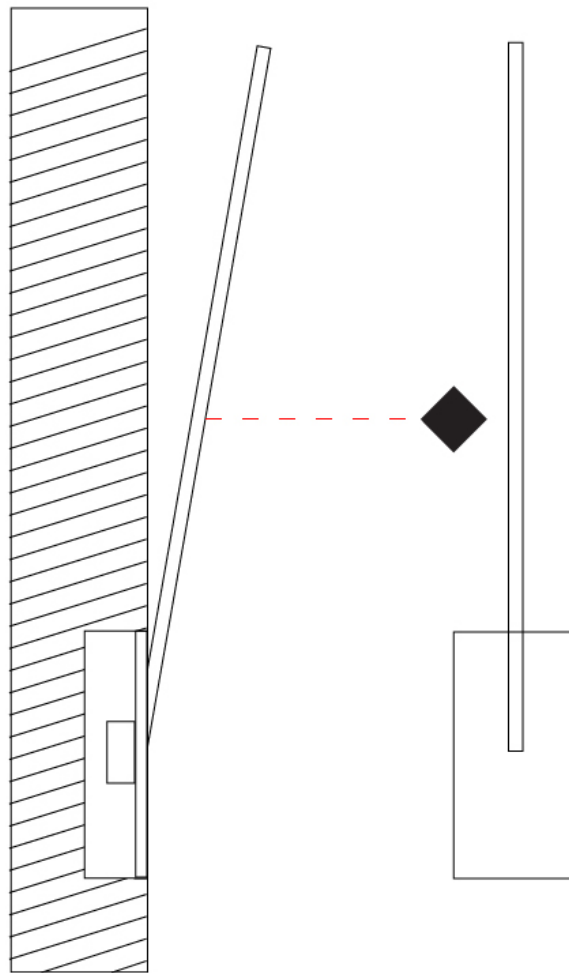

SPILLO 1 ROD RECESSED

D46016-

PROJECT

TYPE

SPECIFIER

QUANTITY

DATE

D