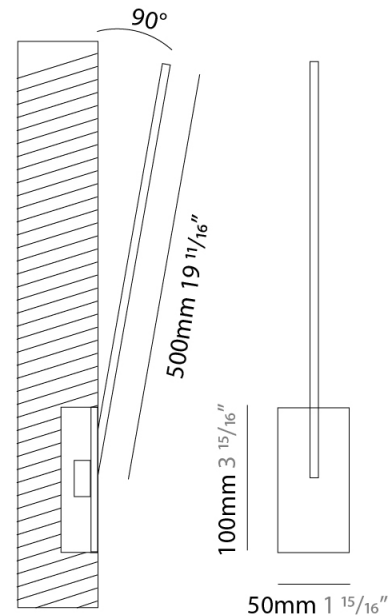

GENERAL

Series: Spillo
 Subseries: Spillo 1 Rod
 Brand: Icone
 Division: Design
 Mounting Type: Recessed
 Mounting Location: Wall
 Subcategory: Ambient

PHYSICAL

Shape: Rectangle
 Width (mm): 50
 Width (in): 1 ¹⁵/₁₆
 Height (mm): 400
 Height (in): 15 ³/₄
 Light Distribution: Adjustable
 Fixture Finish: [WHI](#) / [BLK](#) / [CHR](#) / [BGD](#)
 Fixture Material: Brass

GENERAL

Series: Spillo
 Subseries: Spillo 1 Rod
 Brand: Icone
 Division: Design
 Mounting Type: Recessed
 Mounting Location: Wall
 Subcategory: Ambient

PHYSICAL

Shape: Rectangle
 Width (mm): 50
 Width (in): 1 15/16
 Height (mm): 500
 Height (in): 19 11/16
 Light Distribution: Adjustable
 Fixture Finish: WHI / BLK / CHR / BGD
 Fixture Material: Brass

LED

Color Temperature (°K): 2700 / 3000
 Nominal Lumen (lm): 550
 CRI: >90 CRI
 Lamp Life (hrs): 50000

OPTICAL

Adjustability: Tilt 120°

RATINGS AND CERTIFICATIONS

Certified By: Certified for North American Standards
 IP rating: IP20

GENERAL

Series: Spillo
 Subseries: Spillo 1 Rod
 Brand: Icone
 Division: Design
 Mounting Type: Recessed
 Mounting Location: Wall
 Subcategory: Ambient

PHYSICAL

Shape: Rectangle
 Width (mm): 50
 Width (in): 1 15/16
 Height (mm): 600
 Height (in): 23 5/8
 Light Distribution: Adjustable
 Fixture Finish: WHI / BLK / CHR / BGD
 Fixture Material: Brass