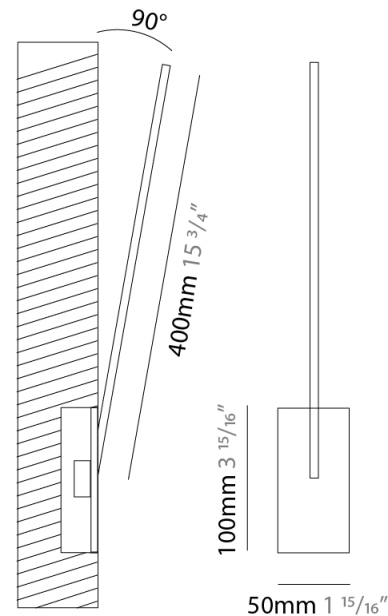

PROJECT	
TYPE	
SPECIFIER	
QUANTITY	
DATE	

SPILLO 1 ROD RECESSED

D46014- -
base number   Color   Finish
                          Temperature   Options

1. To build a product code in our configurator select the specify button on the base model # product page
2. To build a manual product code on this datasheet choose from the options listed below in blue font and add the suffix to the base model #

GENERAL

Series: Spillo
Subseries: Spillo 1 Rod
Brand: Icone
Division: Design
Mounting Type: Recessed
Mounting Location: Wall
Subcategory: Ambient

PHYSICAL

Shape: Rectangle
Width (mm): 50
Width (in): 1 ¹⁵/₁₆
Height (mm): 400
Height (in): 15 ³/₄
Light Distribution: Adjustable
Fixture Finish: [WHI](#) / [BLK](#) / [CHR](#) / [BGD](#)
Fixture Material: Brass

ELECTRICAL

Lamp Type: LED
Total Output Wattage (W): 4.8
Dimming: 0-10V Dimming
Driver Included: No
Driver Location: Remote
Driver Type: Constant Voltage - 120Vac
Driver Class: Class 2
Input Voltage (V): 120
Output Voltage (V): 12
Upon Request: (Not included, see components) 0-10Vdc dimming / 277Vac

LED

Color Temperature (°K): [2700](#) / [3000](#)
Nominal Lumen (lm): 440
CRI: >90 CRI
Lamp Life (hrs): 50000

OPTICAL

Adjustability: Tilt 120°

RATINGS AND CERTIFICATIONS

Certified By: Certified for North American Standards
IP rating: IP20