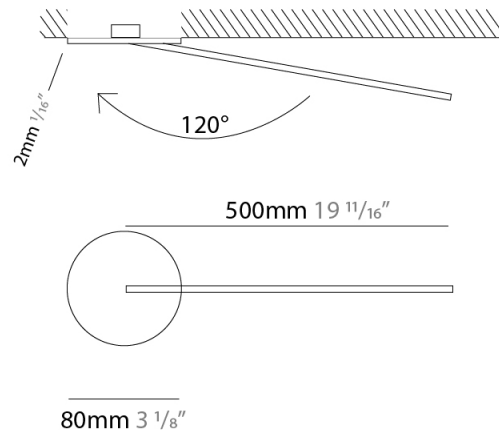

GENERAL

Series: Spillo
 Subseries: Spillo 1 Rod
 Brand: Icone
 Division: Design
 Mounting Type: Recessed
 Mounting Location: Wall
 Subcategory: Ambient

PHYSICAL

Shape: Rectangle
 Width (mm): 50
 Width (in): 1 ¹⁵/₁₆
 Height (mm): 400
 Height (in): 15 ³/₄
 Light Distribution: Adjustable
 Fixture Finish: [WHI](#) / [BLK](#) / [CHR](#) / [BGD](#)
 Fixture Material: Brass

GENERAL

Series: Spillo
 Subseries: Spillo 1 Rod
 Brand: Icone
 Division: Design
 Mounting Type: Recessed
 Mounting Location: Wall
 Subcategory: Ambient

PHYSICAL

Shape: Rectangle
 Width (mm): 50
 Width (in): 1 15/16
 Height (mm): 500
 Height (in): 19 11/16
 Light Distribution: Adjustable
 Fixture Finish: WHI / BLK / CHR / BGD
 Fixture Material: Brass

LED

Color Temperature (°K): 2700 / 3000
 Nominal Lumen (lm): 550
 CRI: >90 CRI
 Lamp Life (hrs): 50000

OPTICAL

Adjustability: Tilt 120°

RATINGS AND CERTIFICATIONS

Certified By: Certified for North American Standards
 IP rating: IP20