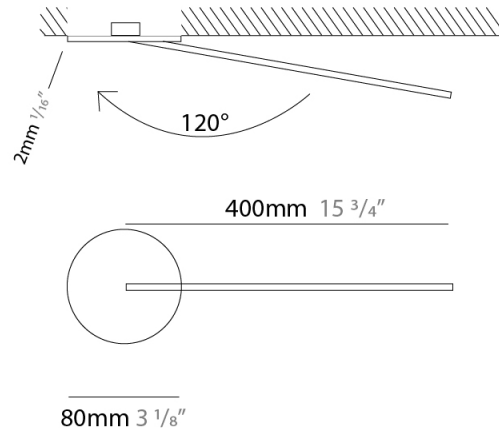

GENERAL

Series: Spillo
 Subseries: Spillo 1 Rod
 Brand: Icone
 Division: Design
 Mounting Type: Recessed
 Mounting Location: Wall
 Subcategory: Ambient

PHYSICAL

Shape: Rectangle
 Width (mm): 50
 Width (in): 1 ¹⁵/₁₆
 Height (mm): 400
 Height (in): 15 ³/₄
 Light Distribution: Adjustable
 Fixture Finish: [WHI](#) / [BLK](#) / [CHR](#) / [BGD](#)
 Fixture Material: Brass

LED

Color Temperature (°K): 2700 / 3000
 Nominal Lumen (lm): 440
 CRI: >90 CRI
 Lamp Life (hrs): 50000

OPTICAL

Adjustability: Tilt 120°

RATINGS AND CERTIFICATIONS

Certified By: Certified for North American Standards
 IP rating: IP20