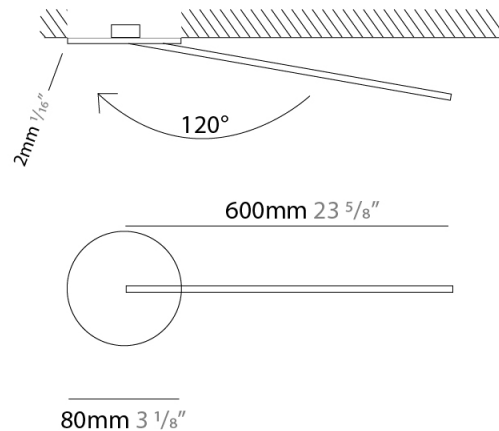

PROJECT	_____
TYPE	_____
SPECIFIER	_____
QUANTITY	_____
DATE	_____

SPILLO 1 ROD RECESSED

D46024- _____ - _____
base number   Color   Finish
                                         Temperature   Options

1. To build a product code in our configurator select the specify button on the base model # product page
2. To build a manual product code on this datasheet choose from the options listed below in blue font and add the suffix to the base model #

GENERAL

Series: Spillo
Subseries: Spillo 1 Rod
Brand: Icone
Division: Design
Mounting Type: Recessed
Mounting Location: Wall
Subcategory: Ambient

PHYSICAL

Shape: Rectangle
Width (mm): 50
Width (in): 1 ¹⁵/₁₆
Height (mm): 600
Height (in): 23 ⁵/₈
Light Distribution: Adjustable
Fixture Finish: WHI / BLK / CHR / BGD
Fixture Material: Brass

ELECTRICAL

Lamp Type: LED
Total Output Wattage (W): 7.92
Dimming: Non-Dimmable
Driver Included: No
Driver Location: Remote
Driver Type: Constant Voltage - 120Vac
Driver Class: Class 2
Input Voltage (V): 120
Output Voltage (V): 12
Upon Request: (Not included, see components) 0-10Vdc dimming / 277Vac

LED

Color Temperature (°K): 2700 / 3000
Nominal Lumen (lm): 660
CRI: >90 CRI
Lamp Life (hrs): 50000

OPTICAL

Adjustability: Tilt 120°

RATINGS AND CERTIFICATIONS

Certified By: Certified for North American Standards
IP rating: IP20